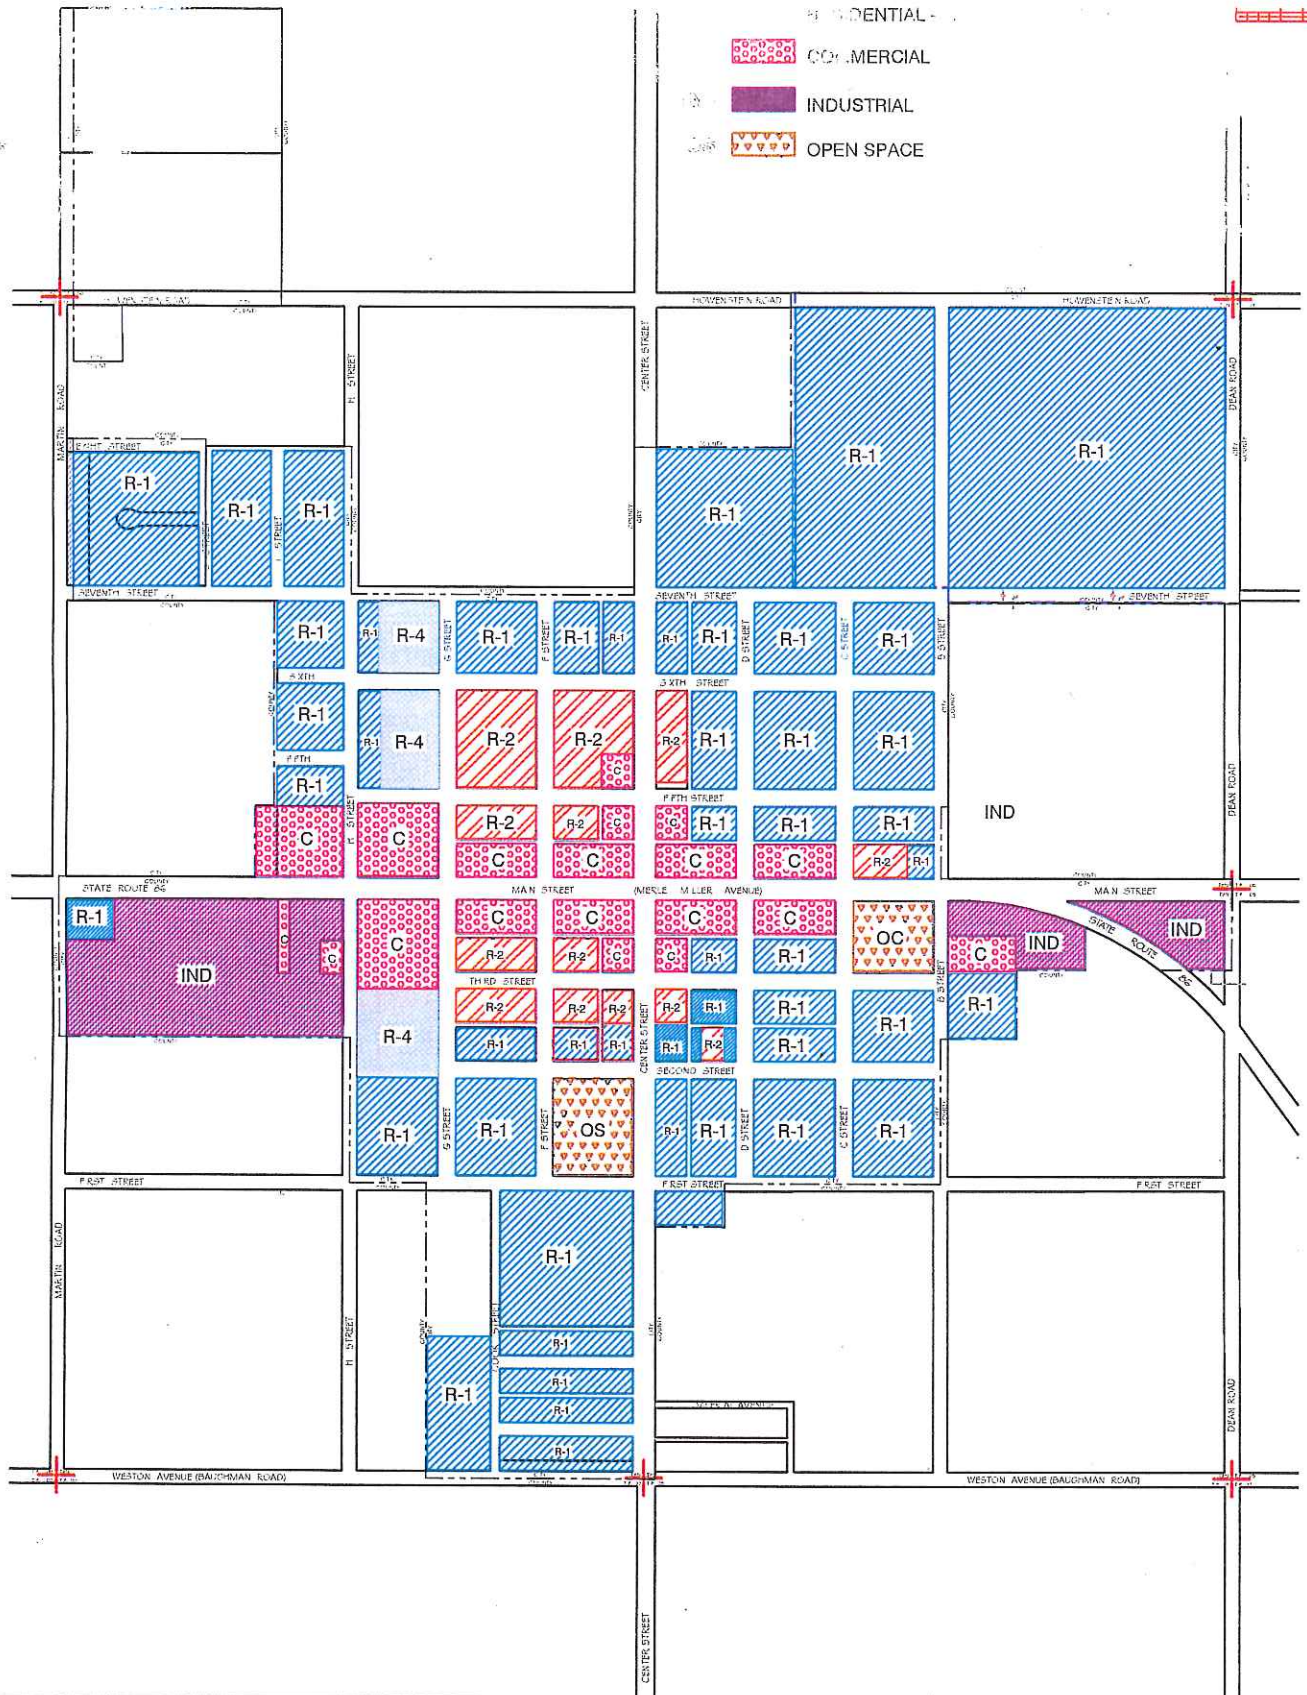

WESTMORLAND CITY ZONING AND LAND USE MAP

-  RESIDENTIAL - SINGLE
-  RESIDENTIAL -
-  RESIDENTIAL -
-  RESIDENTIAL -
-  COMMERCIAL
-  INDUSTRIAL
-  OPEN SPACE

WESTMORLAND CITY ZONING AND LAND USE MAP

-  RESIDENTIAL - SINGLE
-  RESIDENTIAL - TWO
-  RESIDENTIAL - THREE
-  RESIDENTIAL - FOUR
-  COMMERCIAL
-  INDUSTRIAL
-  OPEN SPACE